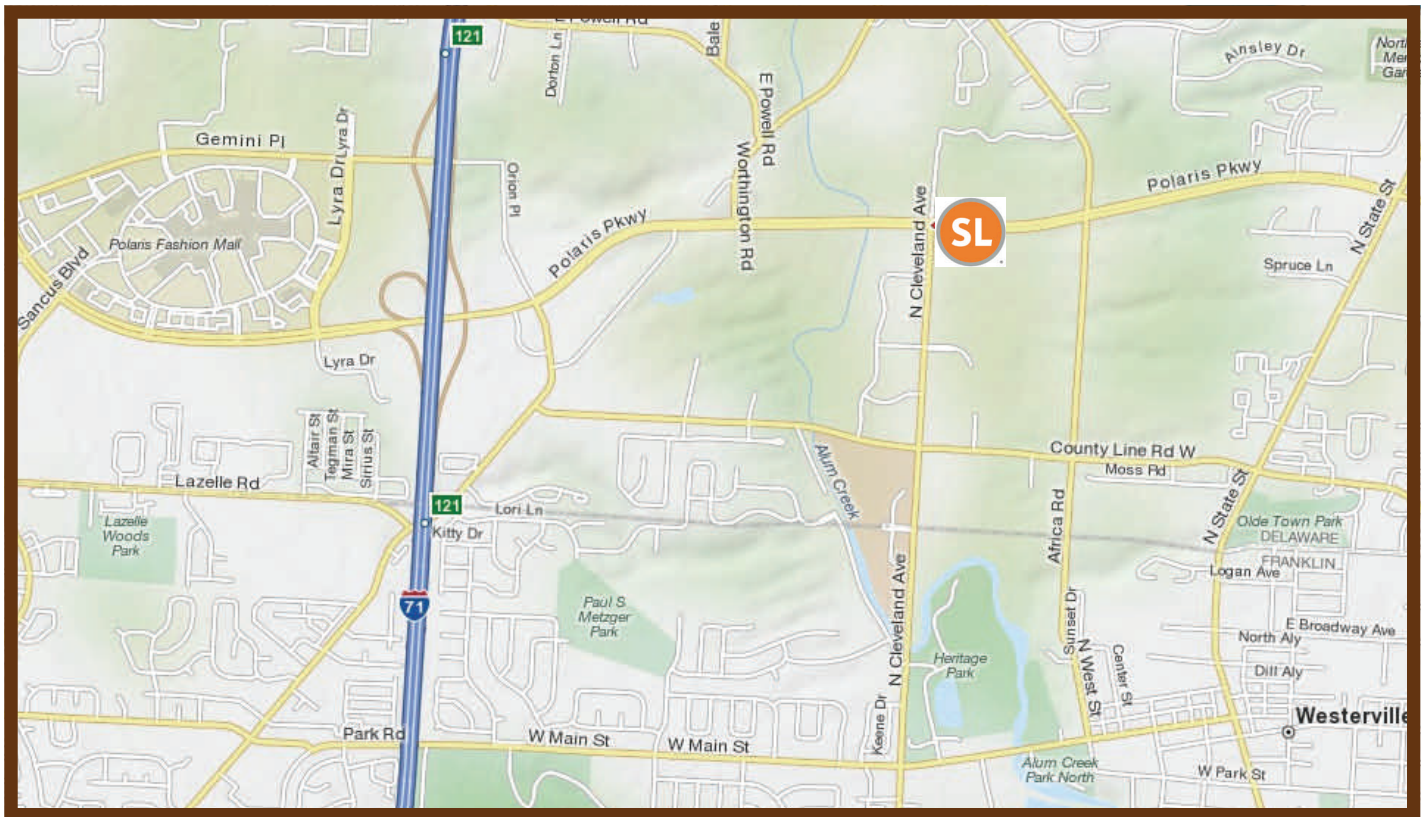

COLUMBUS AESTHETIC
& PLASTIC SURGERY

THE MEDICAL SPA AT CAPS

Timothy Treece M.D. • Susan Vasko M.D. • Robert Heck M.D. • John Wakelin M.D.

Breast Augmentation, Lift & Reduction • Full & Mini Facelift • Mommy Makeover
Eyelid Surgery • Rhinoplasty • Body Lift • Liposuction • Tummy Tucks
Reconstructive Surgery • Botox • Facial Fillers • Laser Rejuvenation

MEDICAL SPA SERVICES

Laser Hair Removal • Permanent Makeup • Chemical Peels • Microdermabrasion
Medical Facials • Dermaplane • EyeLash & Brow Tinting • EyeLash Extensions
Waxing • Obagi • SkinMedica • Colorescience • GloMinerals

The Medical Spa At CAPS - Westerville Salon Loft

Erica Santos, Managing Medical Aesthetician

480 Polaris Parkway - Westerville, OH 43082

Driving Directions On Back.....

614-246-6900 • www.columbusplasticsurgery.com • Follow Us