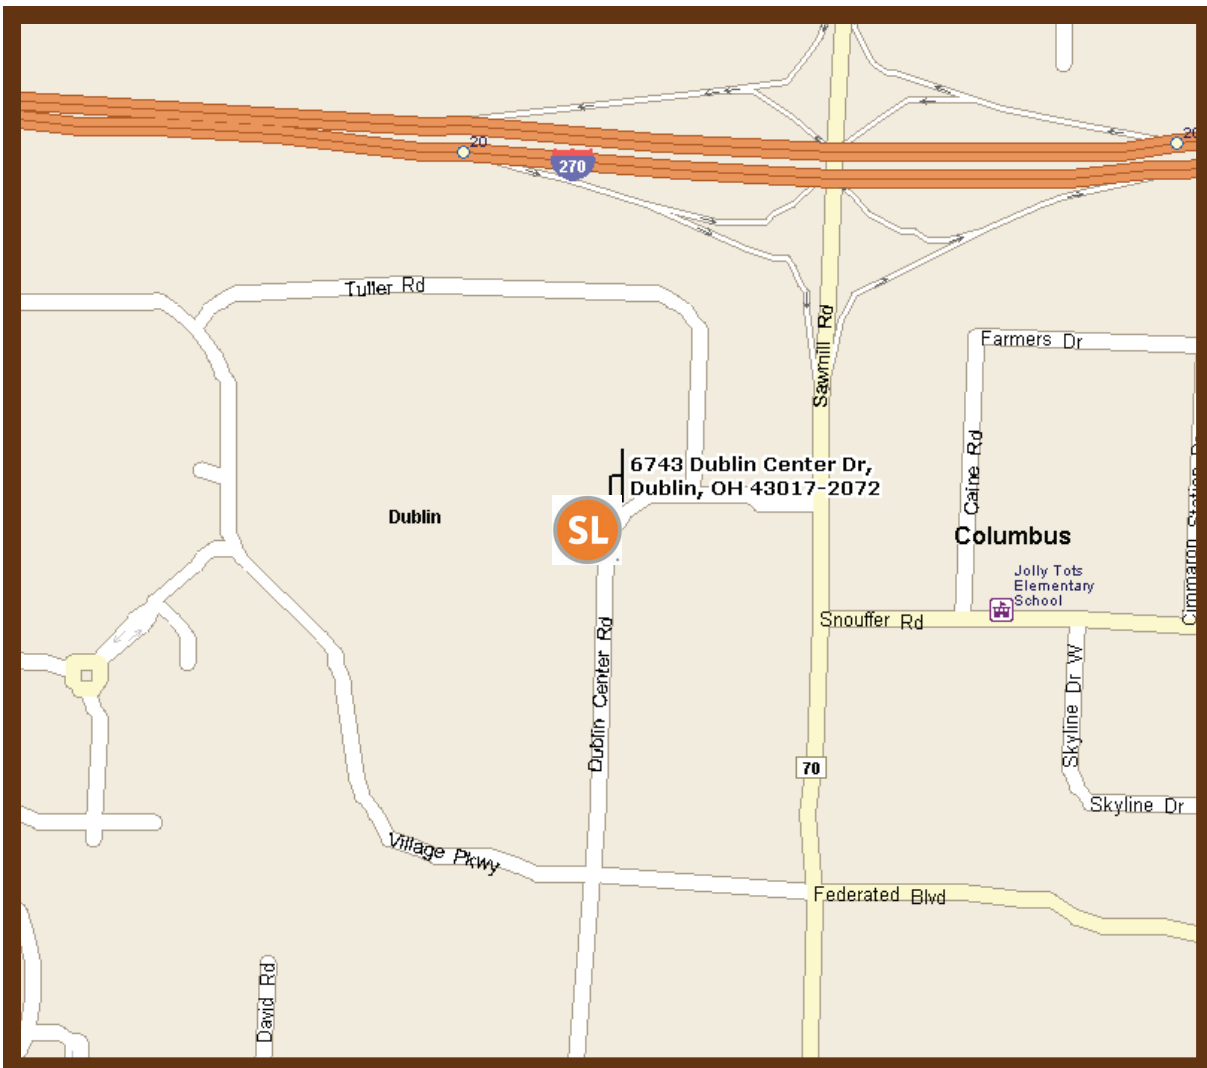

COLUMBUS AESTHETIC
& PLASTIC SURGERY

THE MEDICAL SPA AT CAPS

Timothy Treece M.D. • Susan Vasko M.D. • Robert Heck M.D. • John Wakelin M.D.

Breast Augmentation, Lift & Reduction • Full & Mini Facelift • Mommy Makeover
Eyelid Surgery • Rhinoplasty • Body Lift • Liposuction • Tummy Tucks
Reconstructive Surgery • Botox • Facial Fillers • Laser Rejuvenation

MEDICAL SPA SERVICES

Laser Hair Removal • Permanent Makeup • Chemical Peels • Microdermabrasion
Medical Facials • Dermaplane • EyeLash & Brow Tinting • EyeLash Extensions
Waxing • Obagi • SkinMedica • Colorescience • GloMinerals

The Medical Spa at CAPS - Dublin Salon Loft
Marcella Brooks BSN, Managing Medical Aesthetician
6743 Dublin Center Dr., Dublin OH 43017

Driving Directions On Back.....

614-246-6900 • www.columbusplasticsurgery.com • Follow Us